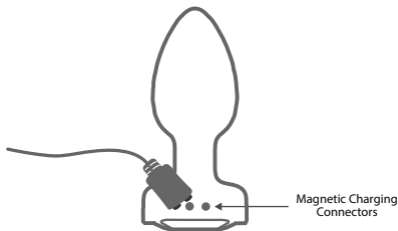

Charging Instructions:

- We suggest fully charging your toy before use.
- Only use the charging cable provided to charge your battery. Using any other charging cable may cause malfunction.
- Do not charge your battery in or around water.
- Your plug and remote feature a plug in charging cable; simply insert the charging cable securely into the charging port.
- Your Cheeky Charm Vibrating Butt plug's indicator light will remain steady when your toy is fully charged.
- Full charging time is 2 hours.
- Play time is approximately 1 hour.

Charging Instructions:

- Allow your toy and remote to fully charge before play.
- Press and hold the function button on the bottom of the plug for 3 seconds. Indicator light will illuminate purple when your toy is powered on and in standby mode.
- We suggest applying your preferred lubricant around the anus and on the plug.
- Press the tip of the plug against the anus and gradually increase pressure until the anal plug is comfortably inserted.
- Be sure not to insert the base of the plug.
- Press the function button on your toy or on the remote control to toggle through the 7 vibration patterns. Press and hold the function button on the remote to standby mode.

0 - White - Standby Mode	4 - Pink - Pattern 1
1 - Red - Low	5 - Yellow - Pattern 2
2 - Green - Medium	6 - Magenta - Pattern 3
3 - Blue - High	7 - Teal - Pattern 4
- To power off, press and hold the function button on your butt plug. Indicator light will turn off when the toy is powered down completely.
- Do not use your toy on swollen, bruised or inflamed areas including skin lacerations and/or anal fissures.
- Do not use your toy if you are experiencing a hemorrhoid or prostate condition.
- Discontinue use immediately if any irritation or discomfort occurs.