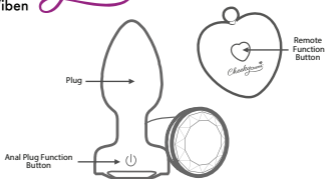

Charging Instructions:

- We suggest fully charging your toy before use.
- Only use the charging cable provided to charge your battery. Using any other charging cable may cause malfunction.
- Do not charge your battery in or around water.
- Your plug and remote feature a plug in charging cable; simply insert the charging cable securely into the charging port.
- Your Cheeky Charm Vibrating Butt plug's indicator light will remain steady when your toy is fully charged.
- Full charging time is 2 hours.
- Play time is approximately 1 hour.

Charging Instructions:

- Allow your toy and remote to fully charge before play.
- Press and hold the function button on the bottom of the plug for 3 seconds. Indicator light will illuminate purple when your toy is powered on and in standby mode.
- We suggest applying your preferred lubricant around the anus and on the plug.
- Press the tip of the plug against the anus and gradually increase pressure until the anal plug is comfortably inserted.
- Be sure not to insert the base of the plug.
- Press the function button on your toy or on the remote control to toggle through the 7 vibration patterns. Press and hold the function button on the remote to standby mode.

0 - White - Standby Mode	4 - Pink - Pattern 1
1 - Red - Low	5 - Yellow - Pattern 2
2 - Green - Medium	6 - Magenta - Pattern 3
3 - Blue - High	7 - Teal - Pattern 4
- To power off, press and hold the function button on your butt plug. Indicator light will turn off when the toy is powered down completely.
- Do not use your toy on swollen, bruised or inflamed areas including skin lacerations and/or anal fissures.
- Do not use your toy if you are experiencing a hemorrhoid or prostate condition.
- Discontinue use immediately if any irritation or discomfort occurs.