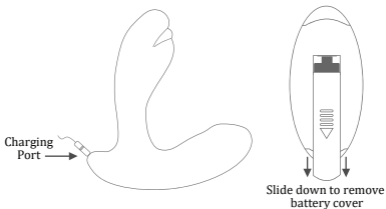

Charging Instructions:

- All Viben toys come with a factory charge. We suggest fully charging your toy before use. Remote control uses one AAA battery.
- Only use the charger provided to charge your battery. Using any other charging cable may cause malfunction.
- Only use a AAA battery in your remote. Using any other battery may cause malfunction.
- Do not charge your battery in or around water.
- Epiphany features a plug in charging cable; simply insert the charging cable securely into the charging port.
- Epiphany will blink while charging.
- Epiphany's light will remain steady when your toy is fully charged.
- To change the battery in the remote, slide the back cover downward and replace the battery as needed.
- Full charging time is 2 hours.
- Play time is approximately 1 hour.

How to experience an Epiphany:

- Allow your toy to fully charge before play.
- Press and hold the power button for 3 seconds to power Epiphany on. Indicator light will illuminate and vibrate once when the toy is in standby mode.
- Press the function button once on the remote to turn Epiphany on and off.
- Press the function button on the remote or the toy to cycle through the 10 functions.
- Press and hold the power button for 3 seconds to turn Epiphany off. Repeat this step to turn off the remote. All indicator lights will turn off when the toy is fully powered down.
- Do not use your toy on swollen, bruised or inflamed areas including skin lacerations.
- Discontinue use immediately if irritation or discomfort occurs.