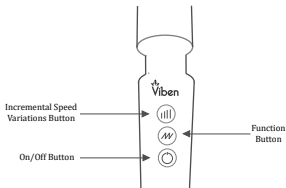

Charging Instructions:

- All Viben toys come with a factory charge. We suggest fully charging your toy before use.
- Only use the charging cable provided to charge your battery. Using any other charging cable may cause malfunction.
- Do not charge your battery in or around water.
- Tempest features a plug in charging cable; simply insert the charging cable securely into the charging port.
- Tempest will blink while charging.
- Tempest's light will remain steady when your toy is fully charged.
- Full charging time is 1 hour.
- Play time is approximately 1 hour.

How to indulge in Tempest:

- Allow your toy to fully charge before play.
- Press the lower on/off button to power Tempest on.
- Press the top button to toggle through speed variations.
- Press the center button to change functions.
- Press the lower on/off button to power off. Indicator light will turn off when the toy is fully powered down.
- Do not use your toy on swollen, bruised or inflamed areas including skin lacerations.
- Discontinue use immediately if irritation or discomfort occurs.