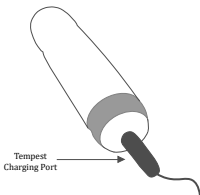

Charging Instructions:

- All Viben toys come with a factory charge. We suggest fully charging your toy before use.
- Only use the charging cable provided to charge your battery. Using any other charging cable may cause malfunction.
- Do not charge your battery in or around water.
- Tempest features a plug in charging cable; simply insert the charging cable securely into the charging port.
- Tempest will blink while charging.
- Tempest's light will remain steady when your toy is fully charged.
- Full charging time is 1 hour.
- Play time is approximately 1 hour.

How to indulge in Tempest:

- Allow your toy to fully charge before play.
- Press the lower on/off button to power Tempest on.
- Press the top button to toggle through speed variations.
- Press the center button to change functions.
- Press the lower on/off button to power off. Indicator light will turn off when the toy is fully powered down.
- Do not use your toy on swollen, bruised or inflamed areas including skin lacerations.
- Discontinue use immediately if irritation or discomfort occurs.